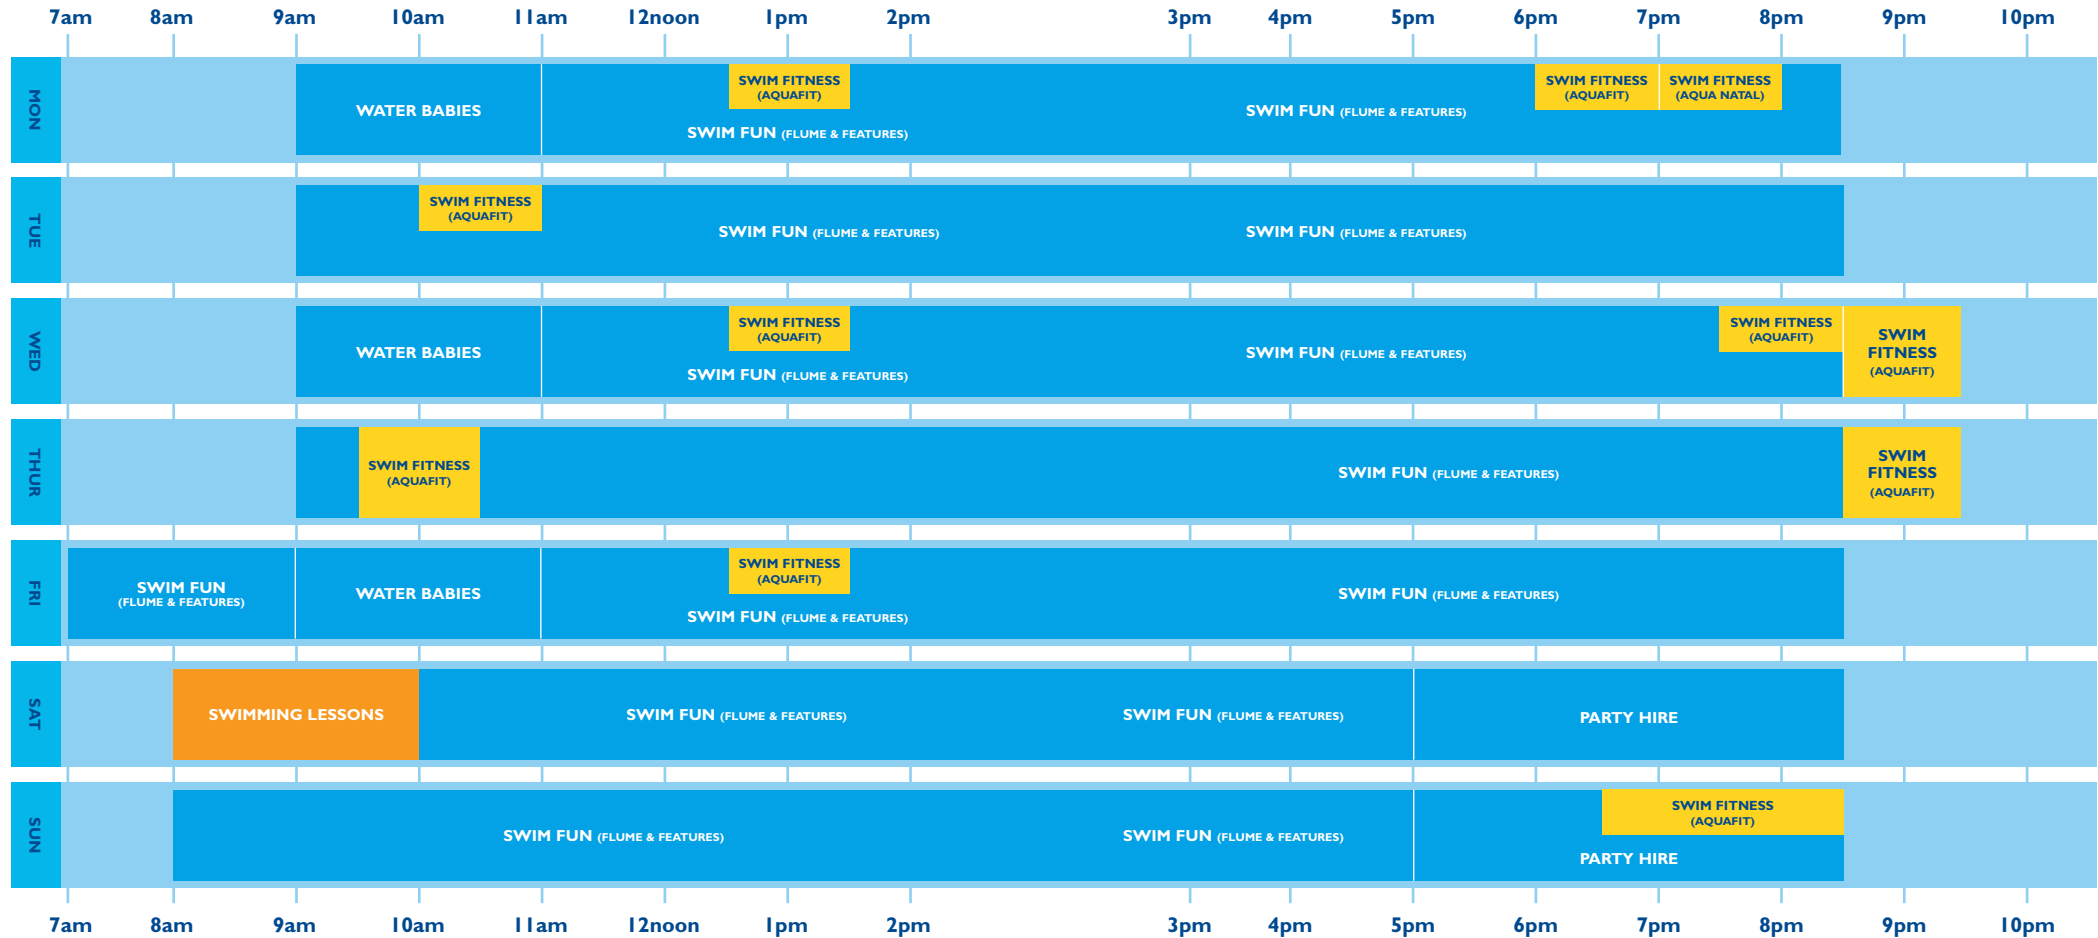

Zoggs swimwear and equipment available at every centre.

Waterfield Leisure Pools

Leisure pool term-time programme

ORANGE	For those learning to swim. Includes schools, clubs and swimming lessons.
YELLOW	For those taking part in fitness and health swimming. Includes Swim Fitness.*
BLUE	For those wanting fitness and or fun in the pool. Includes Swim Fun.*

Under 8's must be accompanied by a parent/guardian or adult over 18, with a maximum of 2 children per adult.

* Swim Fitness and Swim Fun are also available during Swim For All sessions.